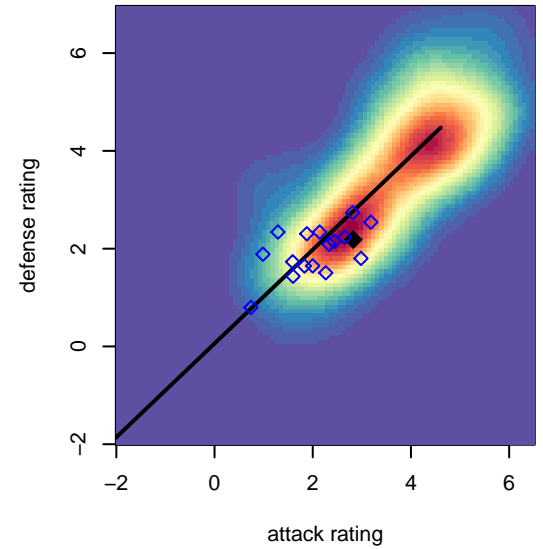

Seattle United S Blue G00

Seattle United Regional
 Seattle, WA
 G00 total strength=1523
 attack=16.86 defense=8.88
 spr league = Win NPSL Div 1 (00) U17

alt names used:
 SEATTLE UNITED G'00 SOUTH BLUE (WA)
 Seattle United South G00 Blue
 SU G00 South Blue
 Seattle United South G00 Blue
 Seattle United South G00 Blue

Venues played:
 2016 Crossfire Select U17 Gold
 2016 REDAPT Cup Silver U17
 2016 Win NPSL Division 1 (00) U17
 2016 WYS Presidents Cup G00 Div 2

**attack and defense variance (black dot)
relative to other teams
and top 10 in region**

**attack and defense rating
relative to others at age
and all opponents in last 13 months**

**attack and defense rating
relative to others at age
and all opponents in last 13 months**

Performance relative to 13 month average

Performance relative to 13 month average

Distribution of opponents
 Red = Lose zone, Blue = Win zone, Green = Even
 Black line separates win/lose zones

lot. A=Neither has attack advantage, B=Opponent has both attack and defense advantage, C=Opponent has both attack and defense disadvantage, D=Both have