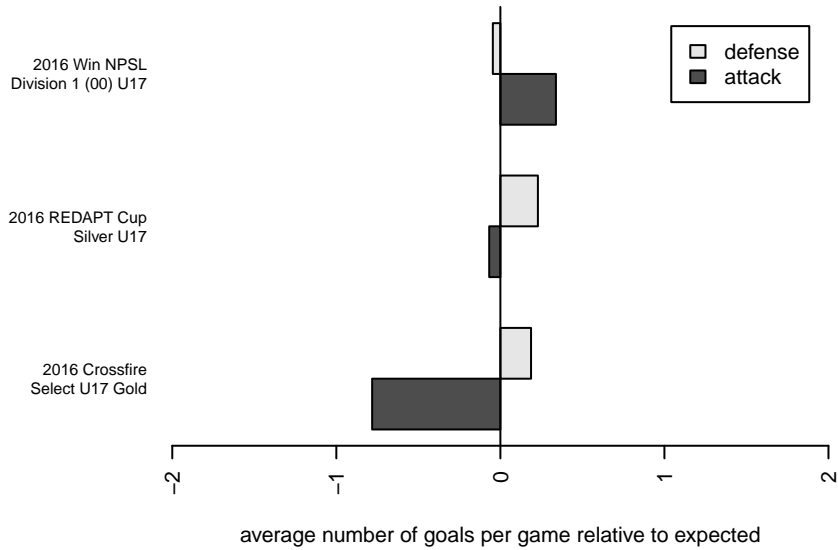

Seattle United S Blue G00

Seattle United Regional
 Seattle, WA
 G00 total strength=1523
 attack=16.86 defense=8.88
 spr league = Win NPSL Div 1 (00) U17

alt names used:
 SEATTLE UNITED G'00 SOUTH BLUE (WA)
 Seattle United South G00 Blue
 SU G00 South Blue
 Seattle United South G00 Blue
 Seattle United South G00 Blue

Venues played:
 2016 Crossfire Select U17 Gold
 2016 REDAPT Cup Silver U17
 2016 Win NPSL Division 1 (00) U17
 2016 WYS Presidents Cup G00 Div 2

**attack and defense variance (black dot)
relative to other teams
and top 10 in region**

**attack and defense rating
relative to others at age
and all opponents in last 13 months**

**attack and defense rating
relative to others at age
and all opponents in last 13 months**

Performance relative to 13 month average

Performance relative to 13 month average

Distribution of opponents
 Red = Lose zone, Blue = Win zone, Green = Even
 Black line separates win/lose zones

lot. A=Neither has attack advantage, B=Opponent has both attack and defense advantage, C=Opponent has both attack and defense disadvantage, D=Both have