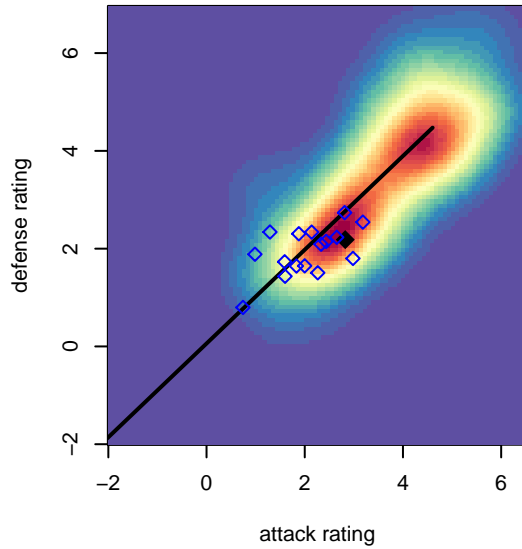

**attack and defense rating
relative to others at age
and all opponents in last 13 months**