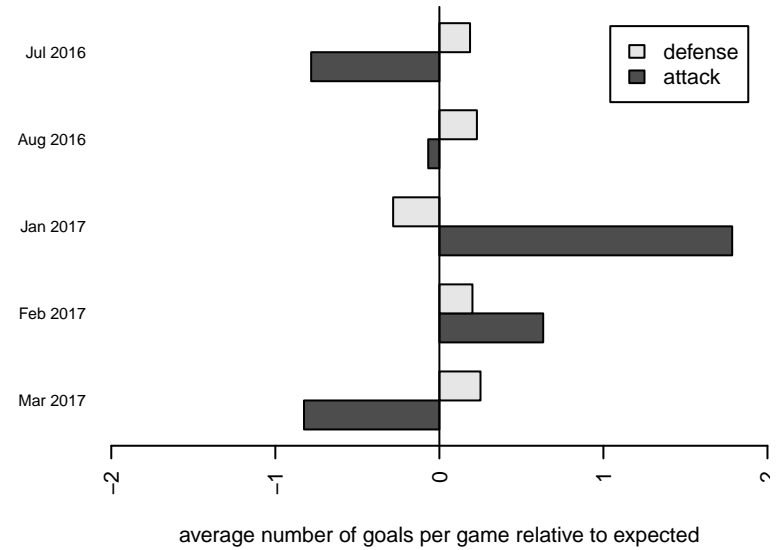

**attack and defense rating
relative to others at age
and all opponents in last 13 months**

**attack and defense rating
relative to others at age
and all opponents in last 13 months**

Performance relative to 13 month average

Performance relative to 13 month average

Distribution of opponents
 Red = Lose zone, Blue = Win zone, Green = Even
 Black line separates win/lose zones

lot. A=Neither has attack advantage, B=Opponent has both attack and defense advantage, C=Opponent has both attack and defense disadvantage, D=Both have