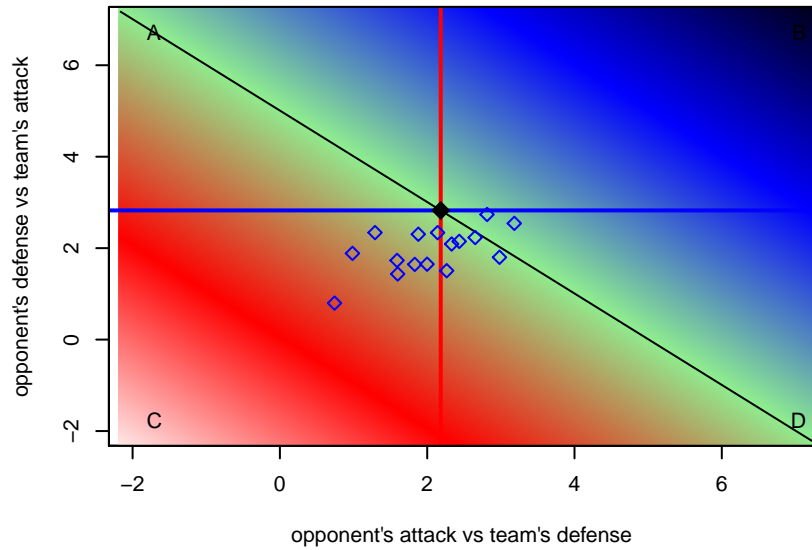

**attack and defense rating
relative to others at age
and all opponents in last 13 months**

**attack and defense rating
relative to others at age
and all opponents in last 13 months**

Performance relative to 13 month average

Performance relative to 13 month average

Distribution of opponents
 Red = Lose zone, Blue = Win zone, Green = Even
 Black line separates win/lose zones

lot. A=Neither has attack advantage, B=Opponent has both attack and defense advantage, C=Opponent has both attack and defense disadvantage, D=Both have