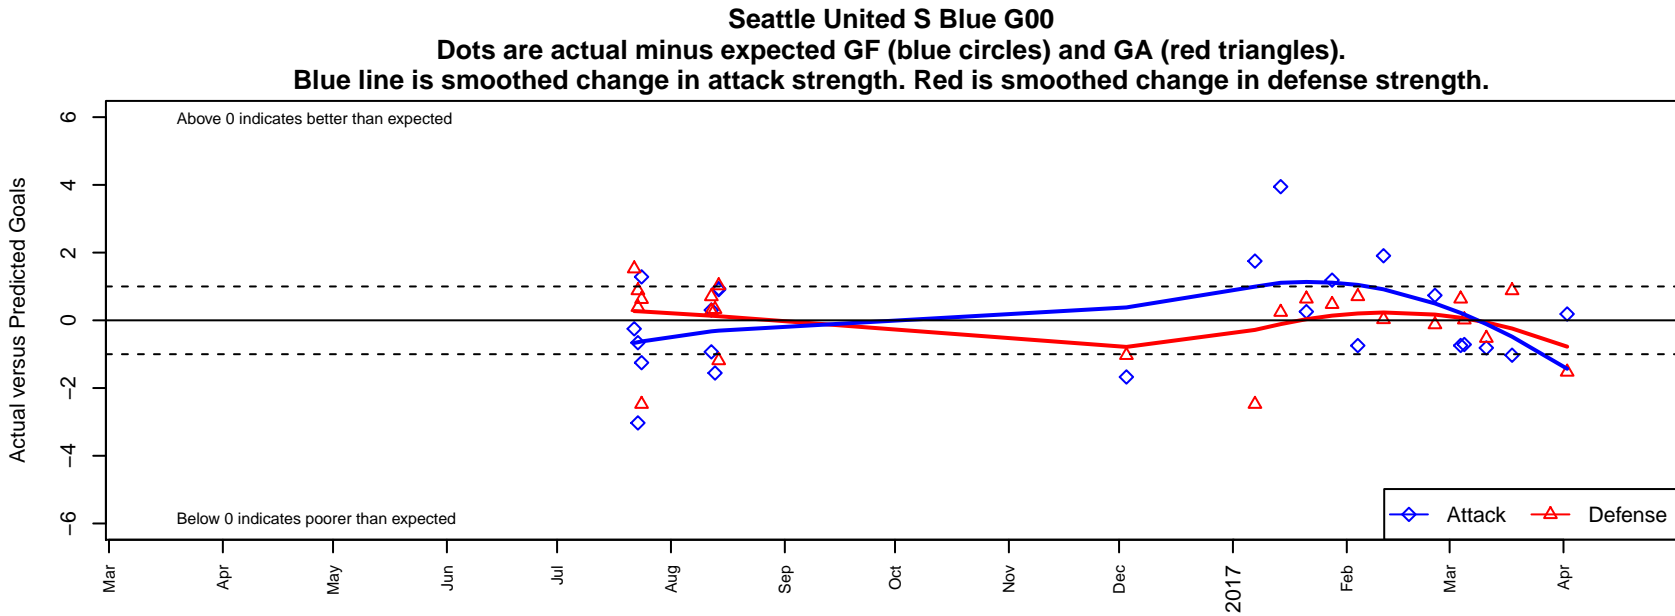

**attack and defense variance (black dot)
relative to other teams
and top 10 in region**

**attack and defense rating
relative to others at age
and all opponents in last 13 months**

**attack and defense rating
relative to others at age
and all opponents in last 13 months**

Seattle United S Blue G00

Seattle United Regional
Seattle, WA
G00 total strength=1523
attack=16.86 defense=8.88
spr league = Win NPSL Div 1 (00) U17

alt names used:
SEATTLE UNITED G'00 SOUTH BLUE (WA)
Seattle United South G00 Blue
SU G00 South Blue
Seattle United South G00 Blue
Seattle United South G00 Blue

Venues played:
2016 Crossfire Select U17 Gold
2016 REDAPT Cup Silver U17
2016 Win NPSL Division 1 (00) U17
2016 WYS Presidents Cup G00 Div 2